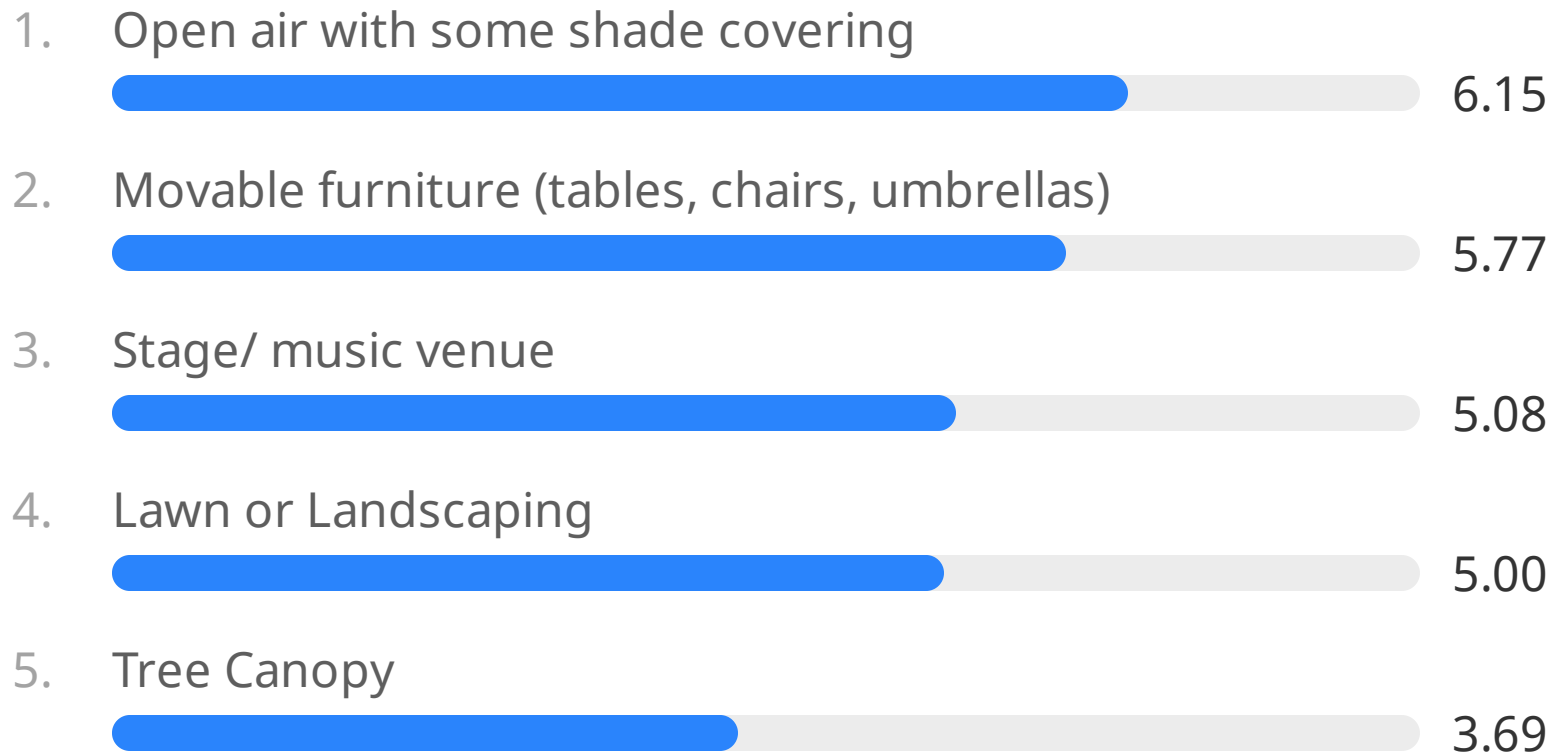

42 %

What is your highest priority for public spaces in the downtown area?

0 1 3

I want to people watch

I want to go somewhere with my kids

I want to be able to eat lunch outside

I would like events and programs

Please rank the most important amenities in order of importance to you in the downtown core (#1 is the MOST important)
(1/2)

0 1 3

Please rank the most important amenities in order of importance to you in the downtown core (#1 is the MOST important)
(2/2)