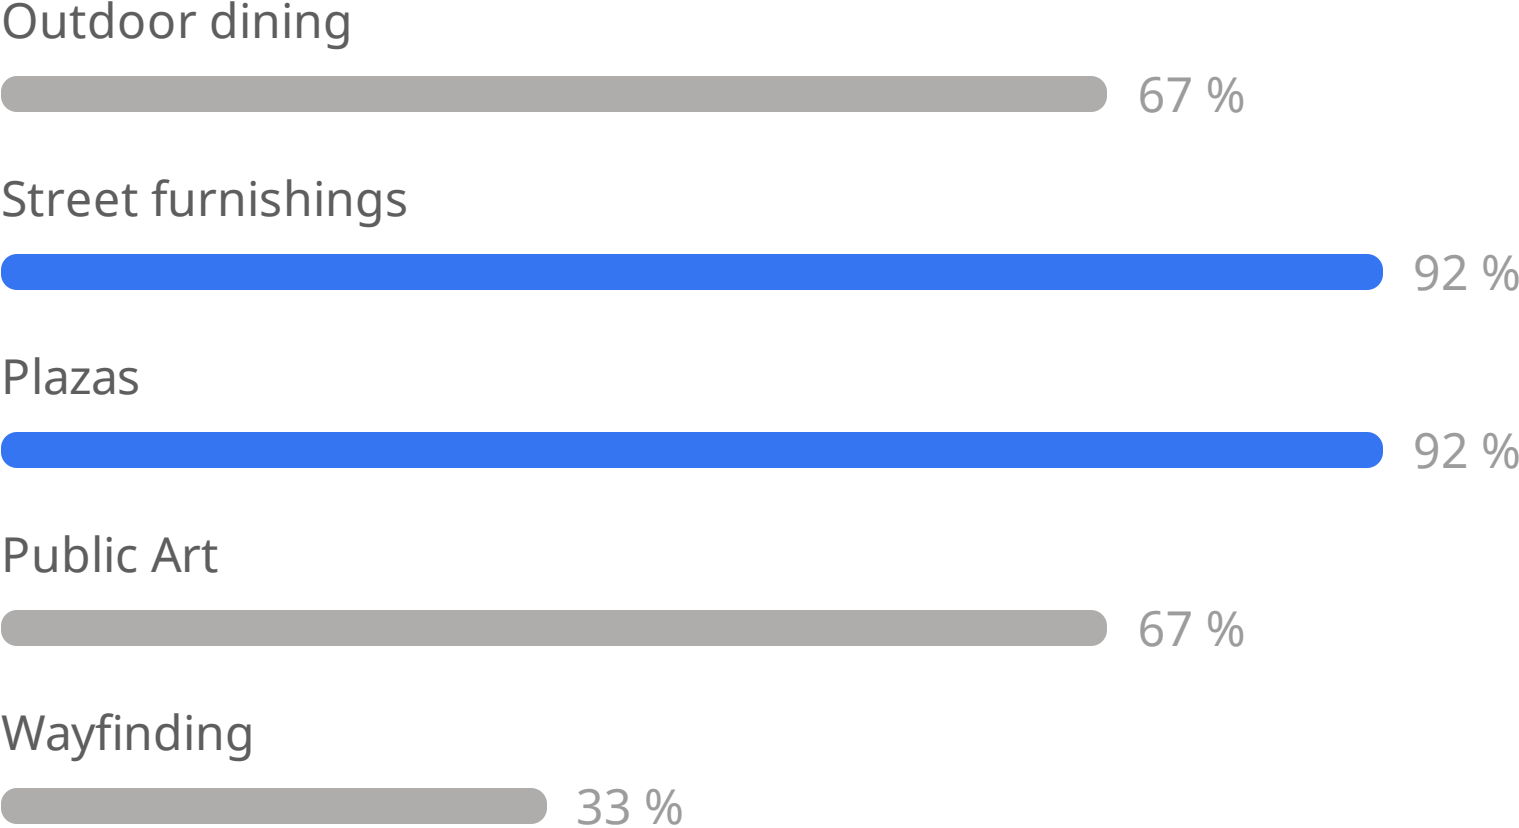

Pre-2020 Option

9 %

I would go downtown more often (select 2):

0 1 2

There was a permanent plaza

There were wider sidewalks with adjacent parking

I could drive, like before 2020

I could go for Farmer's Market and special events

Other

I would like to see more of the following in Downtown (select all that apply):
(1/2)

0 1 2

**I would like to see more of the following in
Downtown (select all that apply):**
(2/2)

0 1 2

Street trees

Bicycle Parking